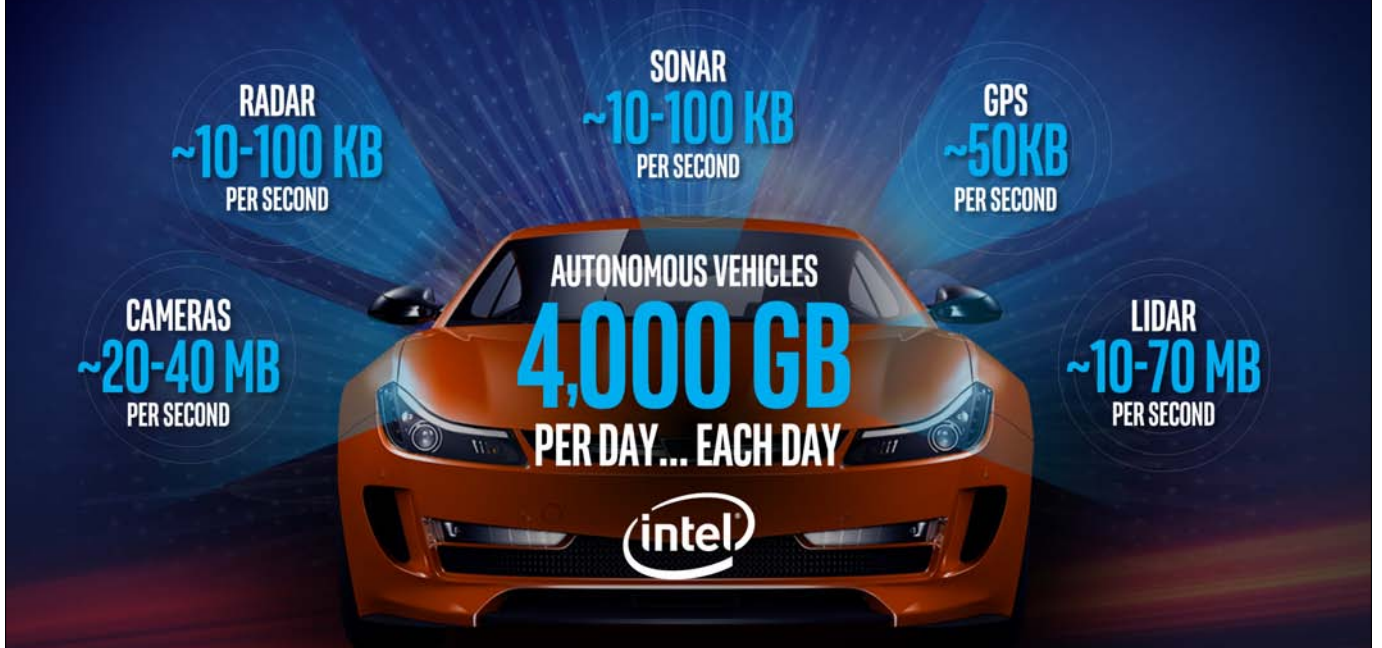

Data

3

Interactions

39

01 IESE ALUMNI CHILE 2019 (Prof. Javier Zamora) - 26 May 2019

40

01 IESE ALUMNI CHILE 2019 (Prof. Javier Zamora) - 26 May 2019

THE COMING FLOOD OF DATA IN AUTONOMOUS VEHICLES