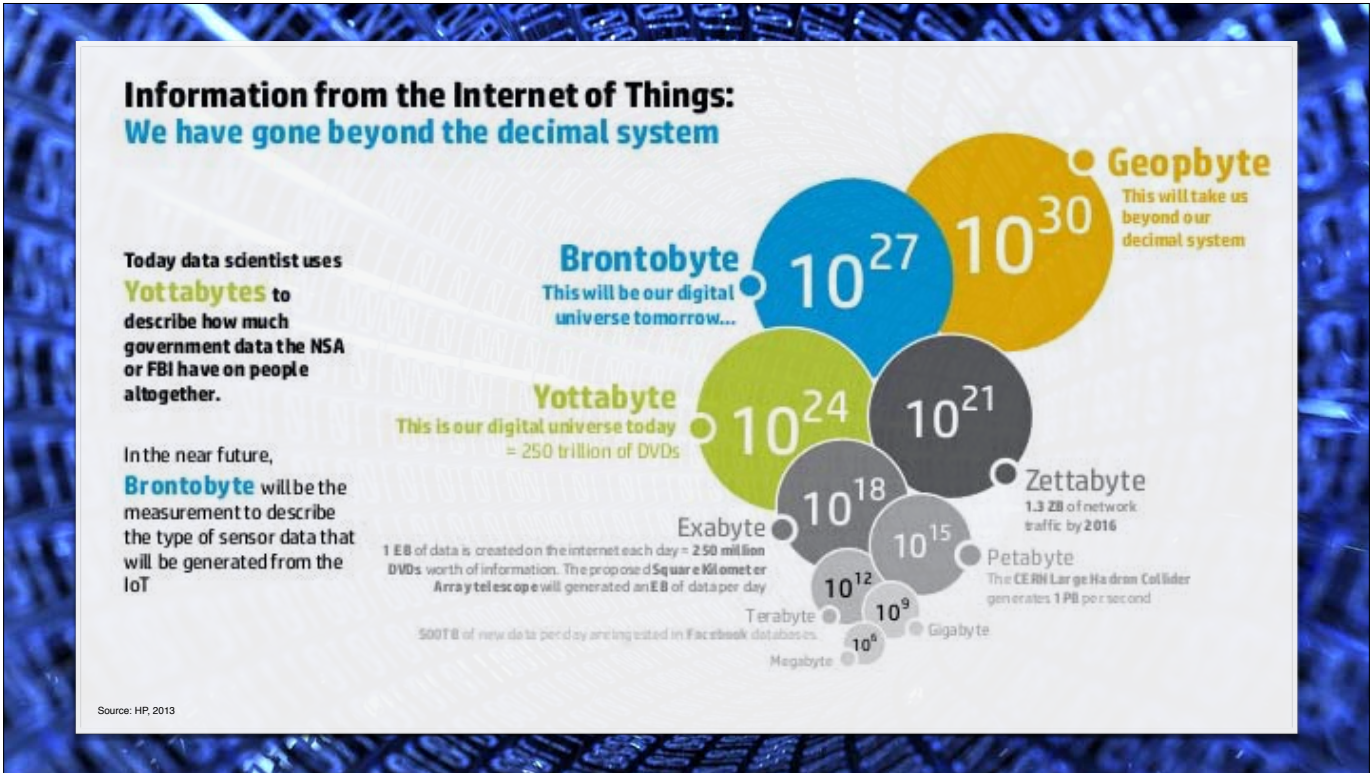

Sergey Brin, Alphabet President
World Economic Forum, Davos, January 19, 2017

Machine Learning

Google DeepMind's
Deep Q-learning playing
Atari Breakout

Home Moments Search Twitter Have an account? Log in