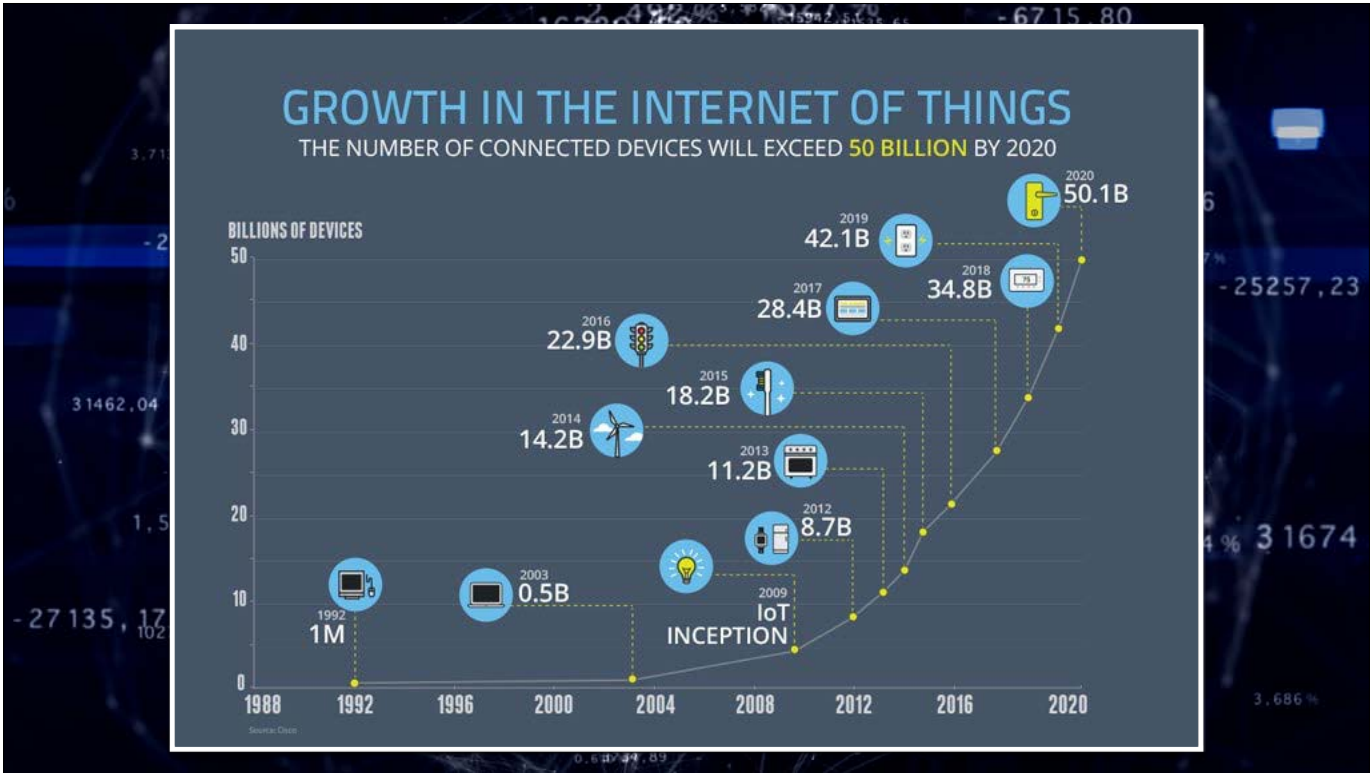

...can't see the forest for the trees

1

Connections

29

01 IESE ALUMNI CHILE 2019 (Prof. Javier Zamora) - 26 May 2019

30

01 IESE ALUMNI CHILE 2019 (Prof. Javier Zamora) - 26 May 2019

2

Data

3

Interactions

39

01 IESE ALUMNI CHILE 2019 (Prof. Javier Zamora) - 26 May 2019

40

01 IESE ALUMNI CHILE 2019 (Prof. Javier Zamora) - 26 May 2019

THE COMING FLOOD OF DATA IN AUTONOMOUS VEHICLES